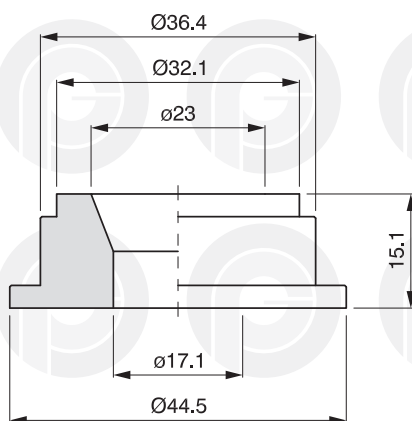

034.0488

034.0489

034.0492

034.0493

034.0494

GUARNIZIONI RUBINETTO

TAP WASHERS

JOINTS DE ROBINET