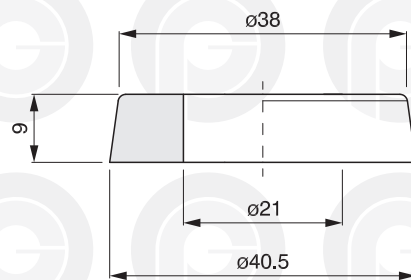

034.0518

200.0033

034.0519

034.0520

GUARNIZIONI RUBINETTO

TAP WASHERS

JOINTS DE ROBINET

ANPRESSGUMMI