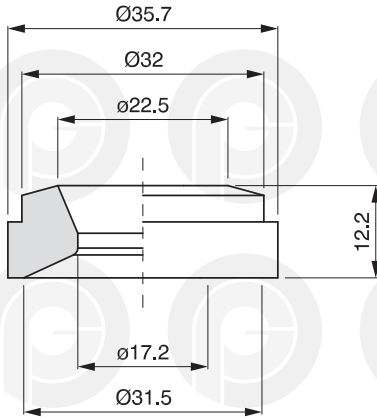

GUARNIZIONI RUBINETTO

TAP WASHERS

JOINTS DE ROBINET

ANPRESSGUMMI

JUNTAS PARA GRIFO

034.0496