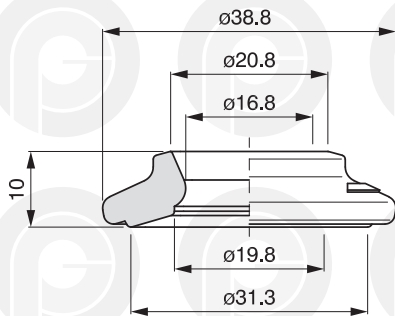

GUARNIZIONI RUBINETTO

TAP WASHERS

JOINTS DE ROBINET

ANPRESSGUMMI

JUNTAS PARA GRIFO

034.0496

034.0497

034.0501

034.0502

034.0503

034.0504