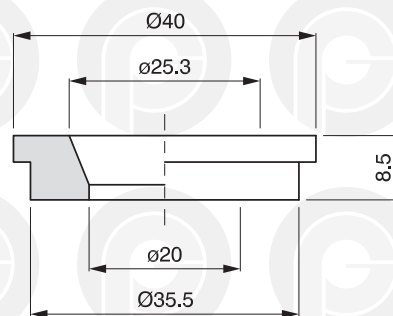

GUARNIZIONI RUBINETTO

TAP WASHERS

JOINTS DE ROBINET

ANPRESSGUMMI

JUNTAS PARA GRIFO

034.0496

034.0497

034.0501

034.0502

034.0503

034.0504