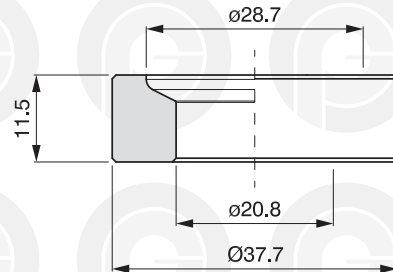

GUARNIZIONI RUBINETTO

TAP WASHERS

JOINTS DE ROBINET

ANPRESSGUMMI

JUNTAS PARA GRIFO

034.0496

034.0497

034.0501

034.0502

034.0503

034.0504