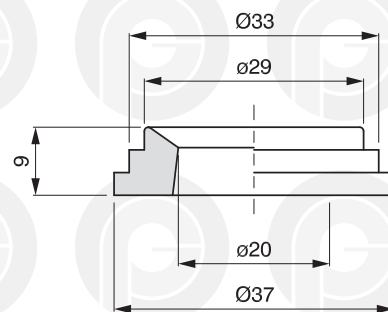

034.0488

034.0489

034.0492

034.0493

034.0494

GUARNIZIONI RUBINETTO

TAP WASHERS

JOINTS DE ROBINET