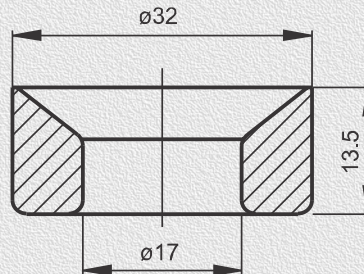

RIEMPITRICE • FILLING

Guarnizioni rubinetto • Tap washers

EB 00499

EB 00941

EB 00957

EB 01009

EB 01010

EB 01031

EB 01129

EB 01144

EB 01145