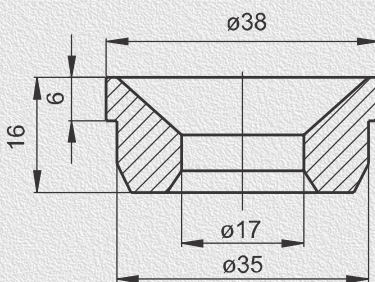

RIEMPITRICE • FILLING

Guarnizioni rubinetto • Tap washers

D	F	A	H	S	DISEGNO
36	14,9	26	3	9	EB00460
36	14,9	26	7	13	EB00461

EB 00095

EB 00173

EB 00211

EB 00214

EB 00215

EB 00221

EB 00268