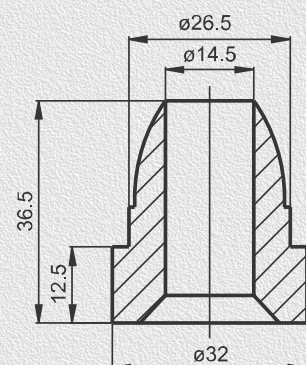

EB 00377

EB 00378

EB 00433

EB 00434

RIEMPITRICE • FILLING

Guarnizioni rubinetto • Tap washers

EB 00499

EB 00941